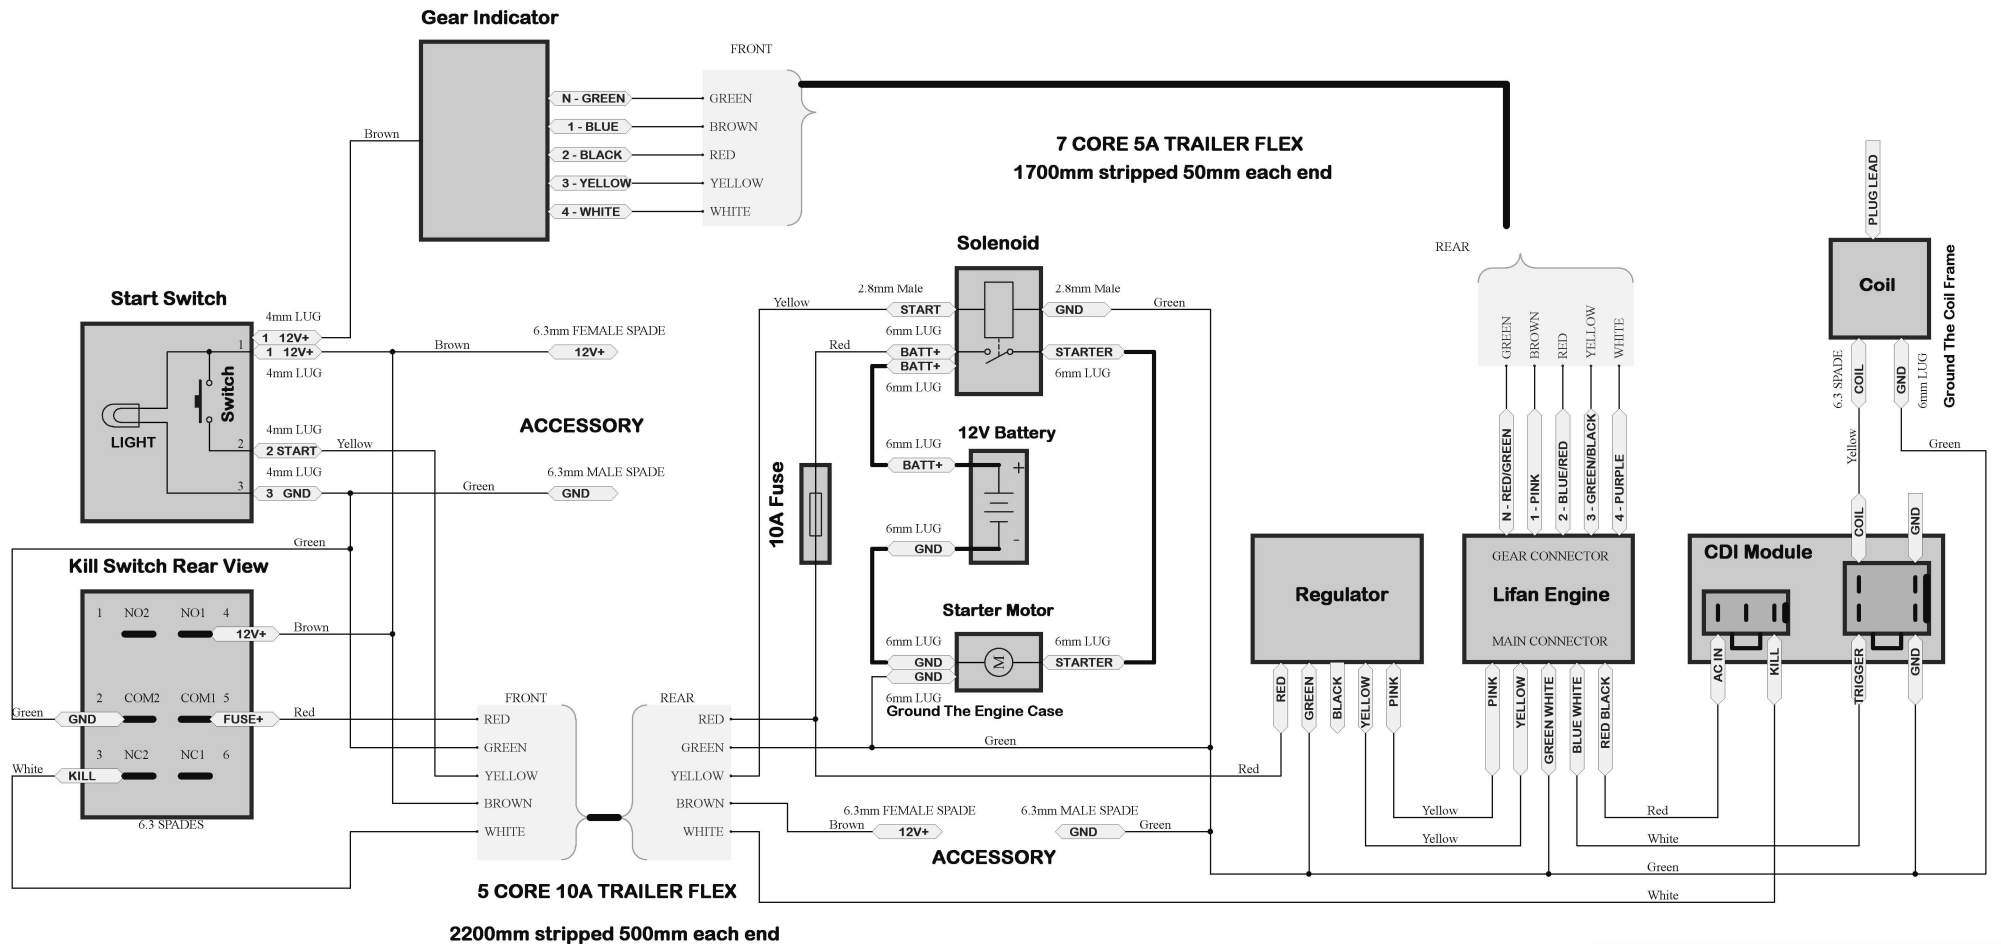

**The CONNECTORS are shown from the REAR VIEW (WIRE SIDE) of the LOOM CONNECTORS.**

### ENGINE CONNECTIONS

**KILL SWITCH DISABLES ALL DEVICES**